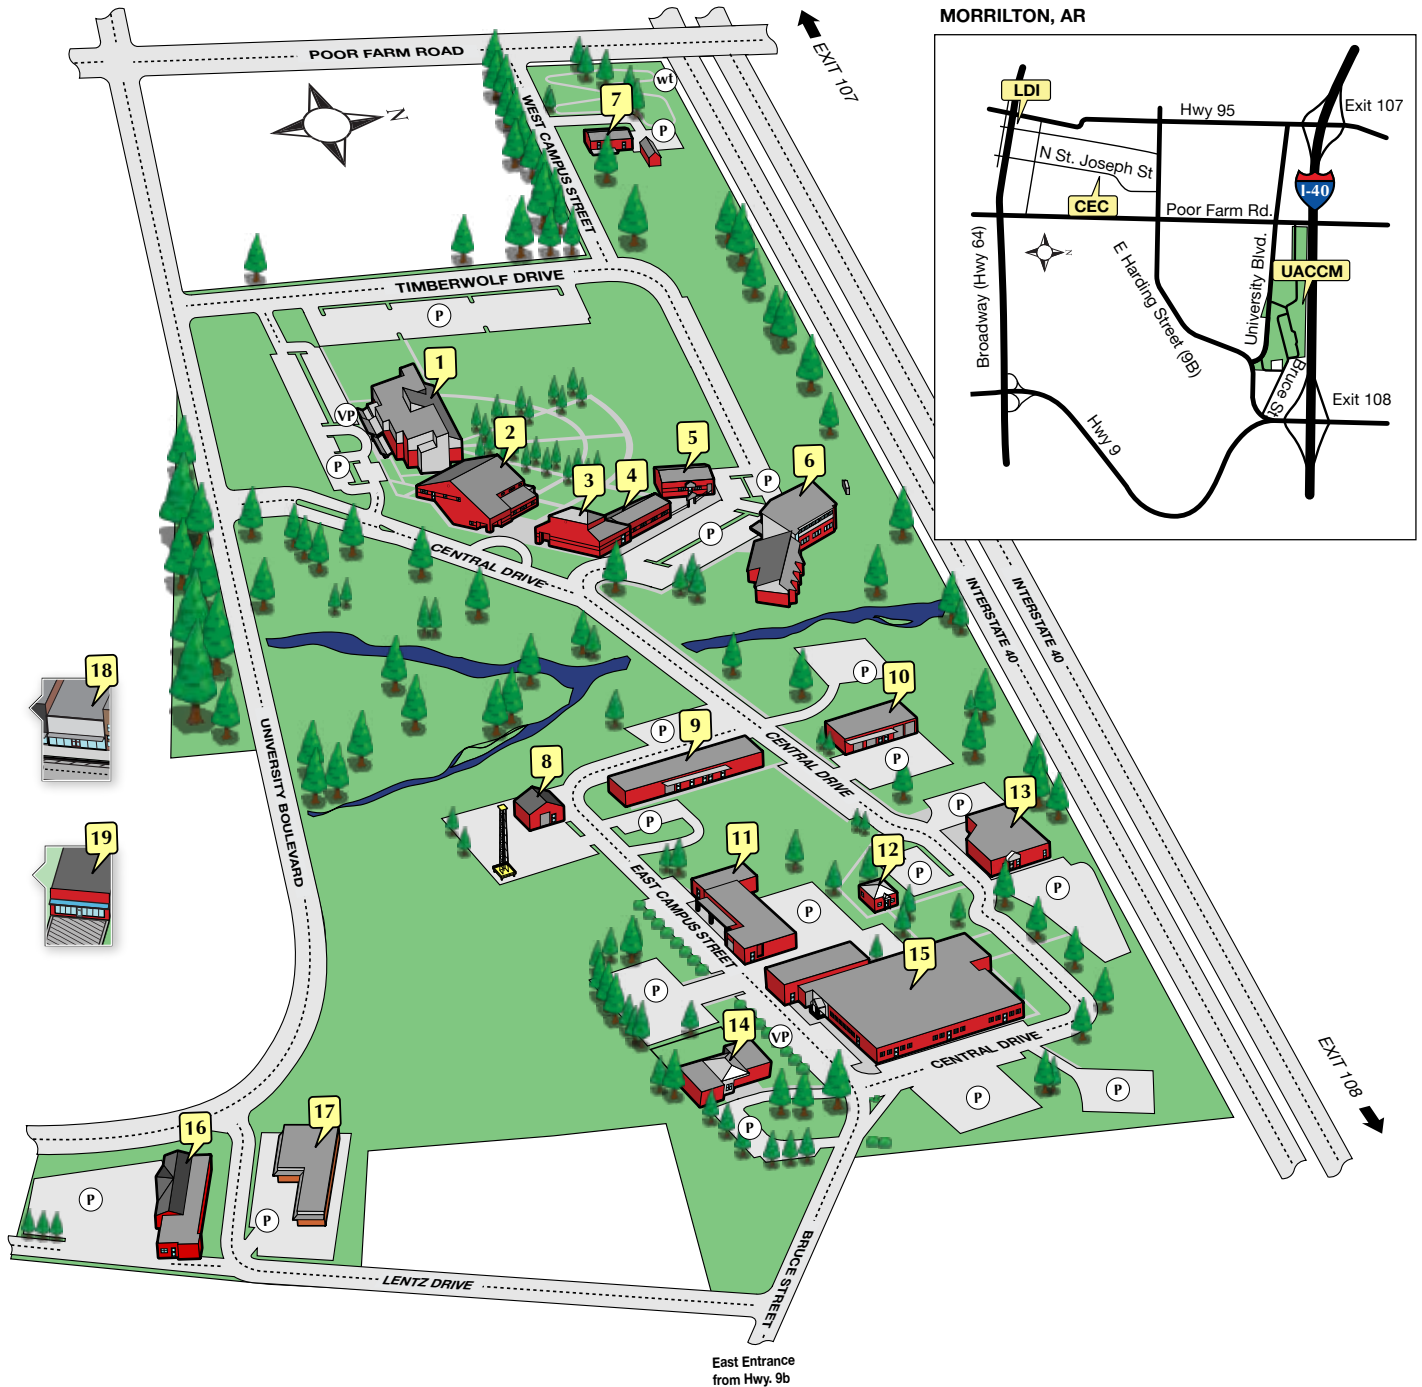

CAMPUS MAP

LEGEND

- | | | | |
|---|--|---|---|
| 1. C. Nathan Crook University Center (UC) | 6. Library Complex | 13. Science Building (SCI) | 19. Community Education Center (600 North Saint Joseph) |
| 2. Business Technology Center (BTC) | 7. Maintenance Building | 14. Earle Love Child Study Center (ECD) | P = Parking |
| 3. Fine Arts Auditorium (FA) | 8. Petroleum Building | 15. Kirk Building (KB) | VP = Visitor Parking |
| 4. Fine Arts (FA) | 9. Technology Building II (Tech II) | 16. University Bookstore | wt = Walking Trail |
| 5. The Plaza | 10. Technology Building III (Tech III) | 17. Health and Fitness Building (HF) | |
| | 11. Technology Building I (Tech I) | 18. Leadership Development Institute (115 Broadway) | |
| | 12. Public Safety Building | | |